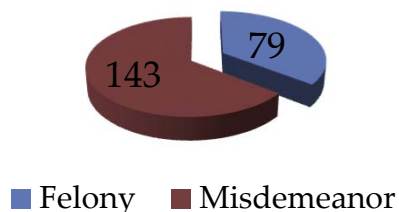

CDA PD Arrests
Felony vs. Misdemeanor