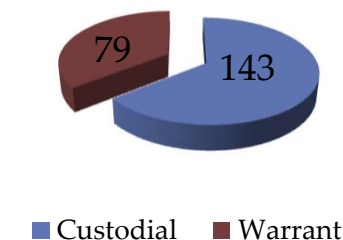

CDA PD Arrests
Custodial vs. Warrant