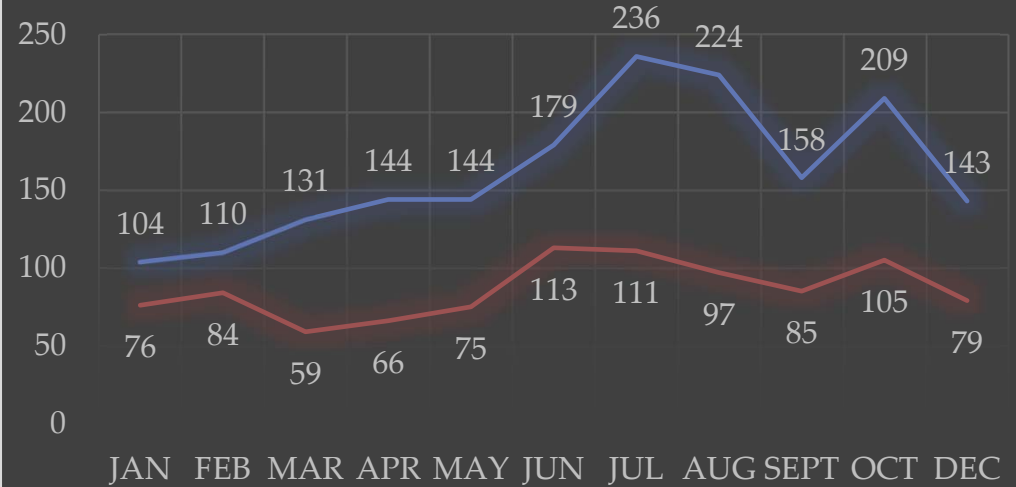

Arrest Statistics 2024 YTD

Felony vs. Misdemeanor Charges

— Felony — Misd.

Custodial vs. Warrant

— Custodial — Warrant

Total Charges / Offenders Arrested

— Charges — Offenders