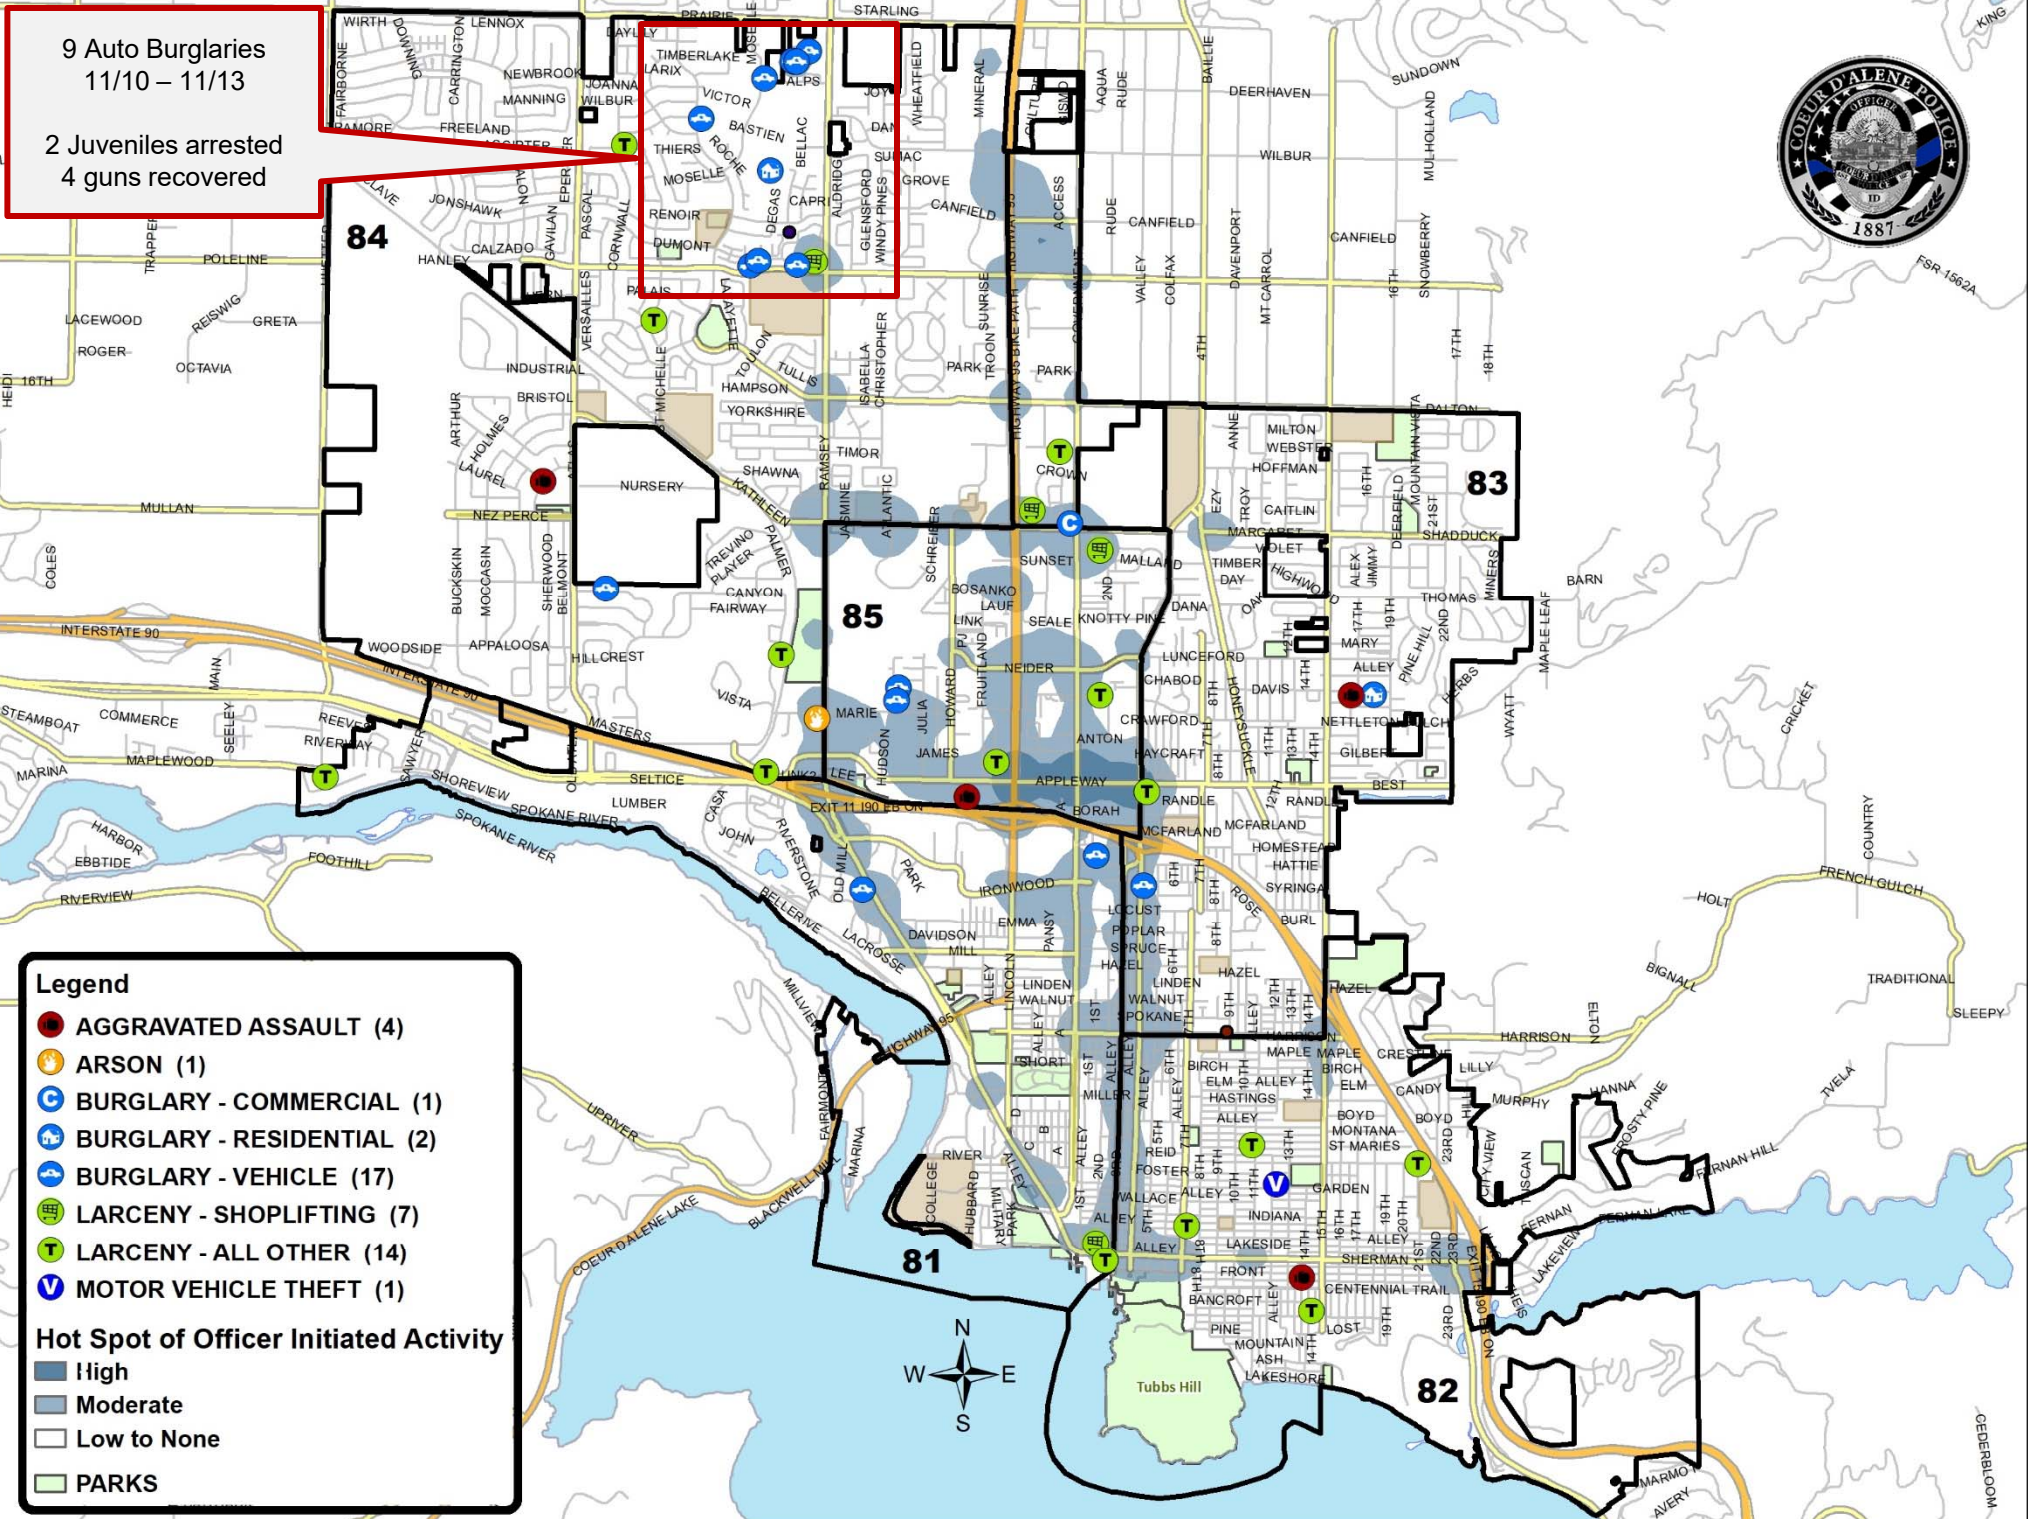

Coeur d'Alene Police Part One Crimes: November 1 - 30, 2024

9 Auto Burglaries
11/10 – 11/13

2 Juveniles arrested
4 guns recovered

Legend

- AGGRAVATED ASSAULT (4)
- ARSON (1)
- BURGLARY - COMMERCIAL (1)
- BURGLARY - RESIDENTIAL (2)
- BURGLARY - VEHICLE (17)
- LARCENY - SHOPLIFTING (7)
- LARCENY - ALL OTHER (14)
- MOTOR VEHICLE THEFT (1)

Hot Spot of Officer Initiated Activity

- High
- Moderate
- Low to None
- PARKS