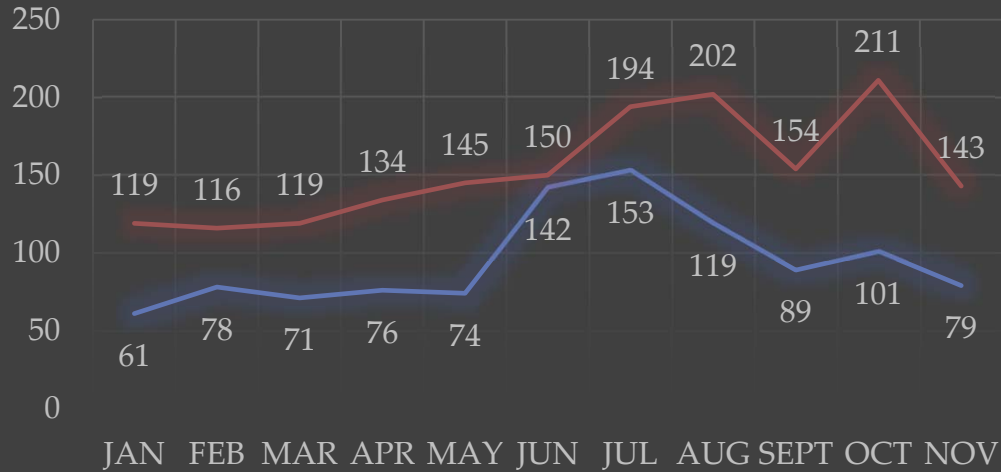

Arrest Statistics 2024 YTD

Felony vs. Misdemeanor Charges

— Felony — Misd.

Custodial vs. Warrant

— Custodial — Warrant

Total Charges / Offenders Arrested

— Charges — Offenders