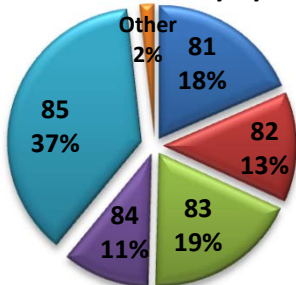

Officer Initiated Activity by District

*Not included in chart:
Business Checks – 4
Code Violations – 133