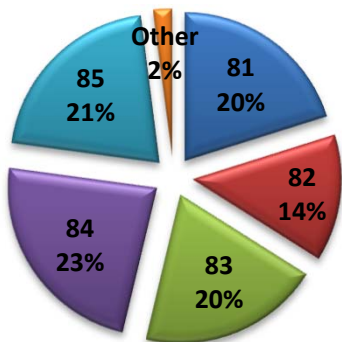

Calls for Service / Officer Activity

November 2024

Calls for Service by District

(Officer Initiated Activity Not Included)

District	Count
81	558
82	383
83	547
84	649
85	577
Other	56
Total	2770

Calls for service by District

(Calls for Service in November 2023 – 2,967)