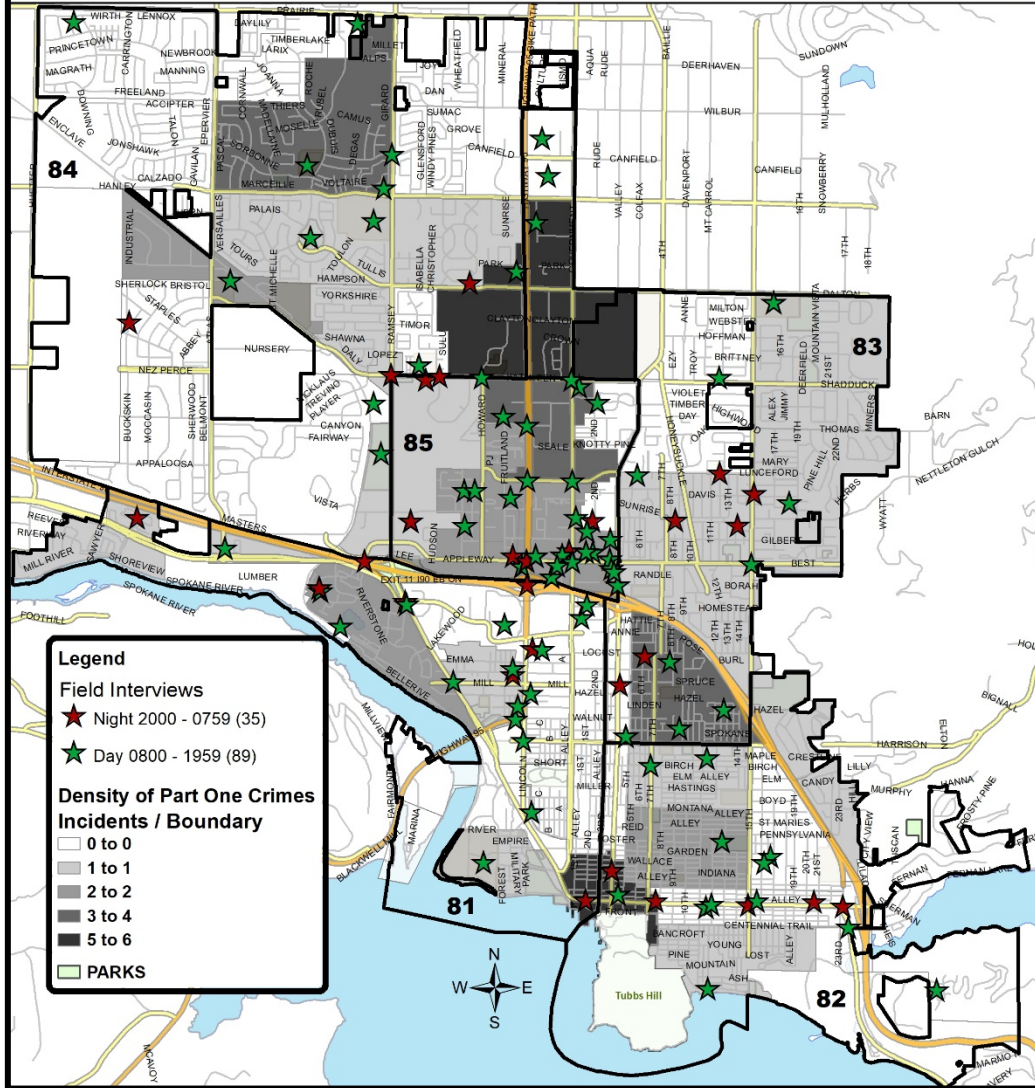

CDA PD Monthly Comparison of Field Interviews with Density of Part One Crimes

CDA PD Field Interviews & Part One Crimes: October 2024