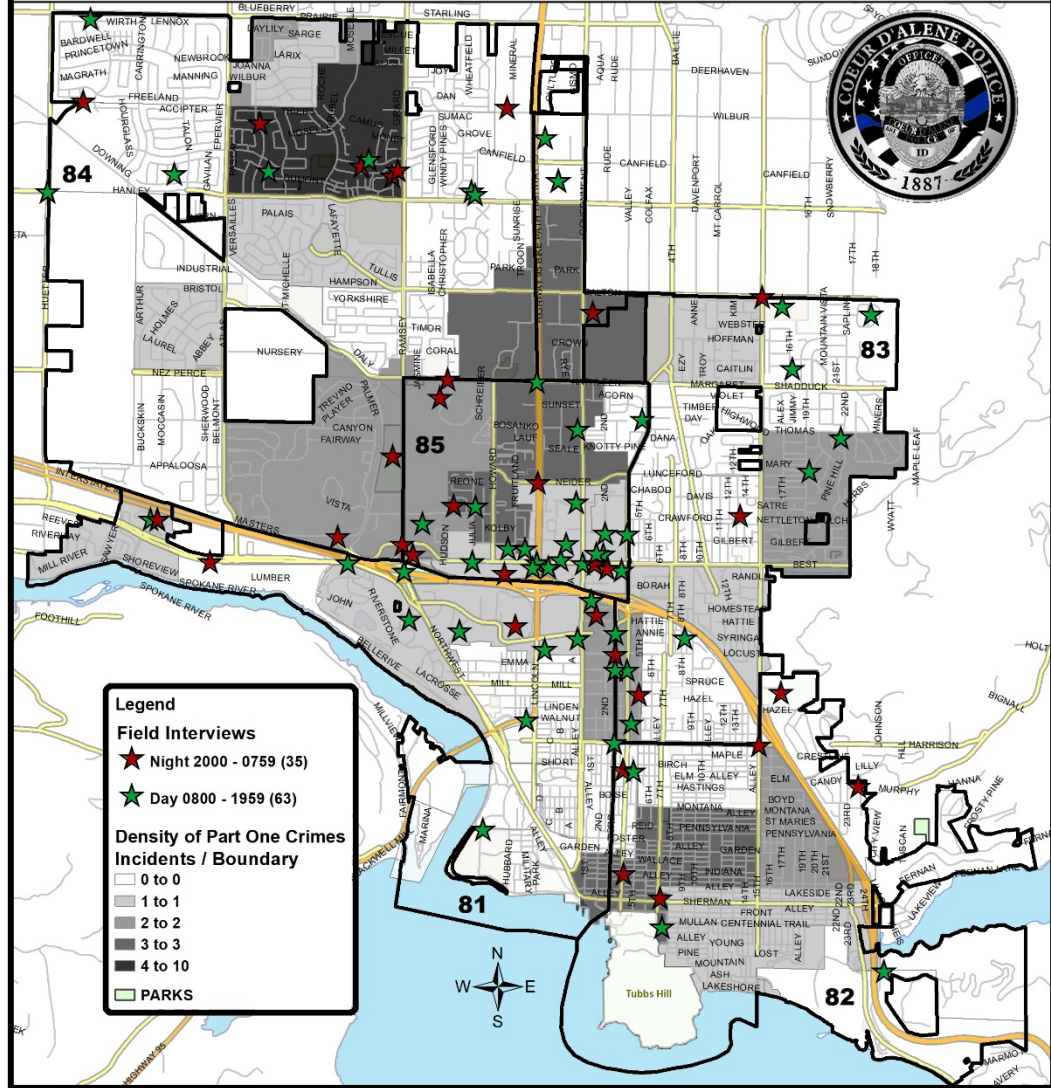

CDA PD Field Interviews & Part One Crimes: November 2024