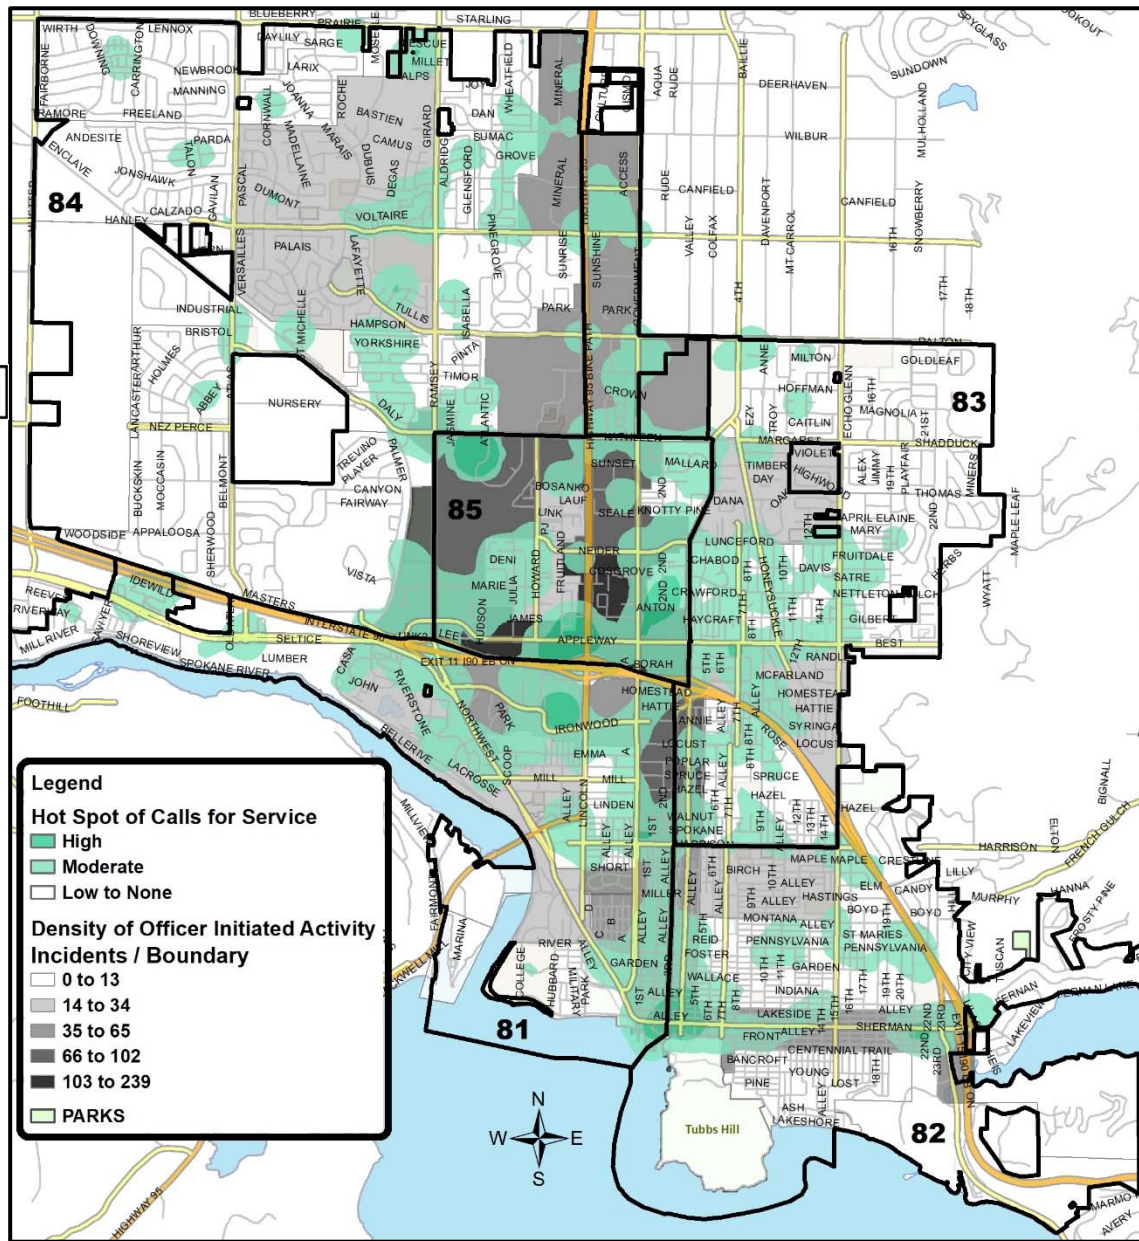

District	Count
81	558
82	383
83	547
84	649
85	577
Other	56
Total	2770

Calls for service by District

(Calls for Service in November 2023 – 2,967)

Calls for Service Hot Spots & Officer Initiated Activity by Neighborhood